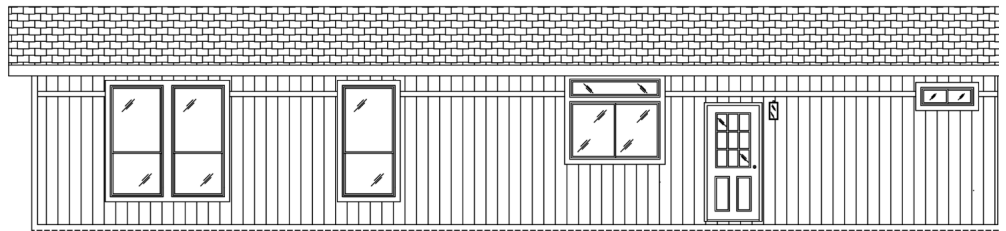

BEDROOMS

2

BATHROOMS

OVERVIEW

56' Double Wide with 9ft Ceilings with a layout preferred by many buyers due to central living areas and split bedrooms.

Heritage Home Center

(425) 353-5464

or **Request Firm Quote**

EMAIL US

01 FLOOR PLAN

1,500 SQ FT · 27' x 56'

OPT 48 X 72 SHWR
W/ DBL LAVS

OPT. DLX BATH

OPT. DEN I.P.O. BEDROOM

02 FRONT ELEVATION

FRONT SIDEWALL

REAR SIDEWALL

FRONT ENDWALL

REAR ENDWALL

The Columbia River 2022

3 Bedrooms | 2 Bathrooms | 1,500 sq ft

STANDARD FEATURES

- ✓ Energy Star Rating on home
- ✓ LP Smartside Panel Siding
- ✓ Weather Resistant House Wrap Under Siding
- ✓ Large Dormer with Board and Batten Accent Area
- ✓ Oversized Eaves and Overhangs
- ✓ Architectural Shingles with Lifetime Warranty (Limited)
- ✓ Sherwin Williams Paint - Interior and Exterior
- ✓ Tape and Texture with Square Corner Drywall
- ✓ Baseboard Molding in Vinyl Floor Areas
- ✓ 9' Tall Flat Ceilings
- ✓ Hardwood Cabinets with 42" Tall Overhead Cabinets
- ✓ 6" Recessed LED Lighting
- ✓ Ceiling Fan Ready in Living Room and Family Room
- ✓ Fiberglass Tubs and Showers
- ✓ Pfister Faucets Throughout
- ✓ Congoleum LUX Vinyl Flooring
- ✓ Shaw 25 ounce Stain Resistant Carpet
- ✓ Kwikset Door Hardware
- ✓ 6 Panel Front Door & 9 Lite Rear Door
- ✓ ecobee Smart Thermostat
- ✓ Carrier SmartComfort Electric Furnace
- ✓ 2"x6" Exterior Walls
- ✓ 2"x4" Interior Walls