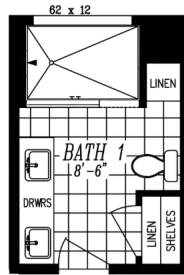

THE COLUMBIA RIVER SERIES

The Columbia River

2022

27' x 56'

DIMENSIONS

1,500 sf

LIVING SPACE

3

BEDROOMS

2

BATHROOMS

OVERVIEW

56' Double Wide with 9ft Ceilings with a layout preferred by many buyers due to central living areas and split bedrooms.

Heritage Home Center

(425) 353-5464

or **Request Firm Quote**

EMAIL US

01 FLOOR PLAN

1,500 SQ FT · 27' x 56'

OPT 48 X 72 SHWR
W/ DBL LAVS

OPT. DLX BATH

OPT. DEN I.P.O. BEDROOM

02 FRONT ELEVATION

FRONT SIDEWALL