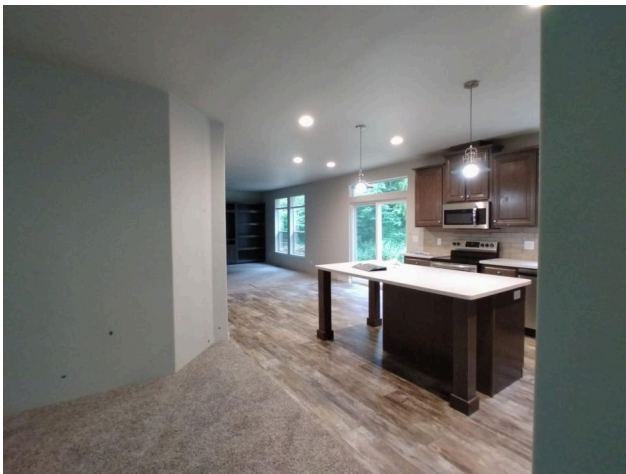

Photo 1

Photo 3