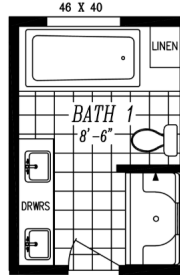

BEDROOMS

2

BATHROOMS

OVERVIEW

56' Double Wide with 9ft Ceilings with a layout preferred by many buyers due to central living areas and split bedrooms.

Heritage Home Center

(425) 353-5464

or **Request Firm Quote**

EMAIL US

01 FLOOR PLAN

1,500 SQ FT · 27' x 56'

OPT 48 X 72 SHWR
W/ DBL LAVS

OPT. DLX BATH

OPT. DEN I.P.O. BEDROOM

02 FRONT ELEVATION

FRONT SIDEWALL