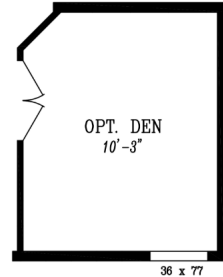

EMAIL US

01 FLOOR PLAN

1,500 SQ FT · 27' x 56'

OPT 48 X 72 SHWR
W/ DBL LAVS

OPT. DLX BATH

OPT. DEN I.P.O. BEDROOM

02 FRONT ELEVATION

FRONT SIDEWALL