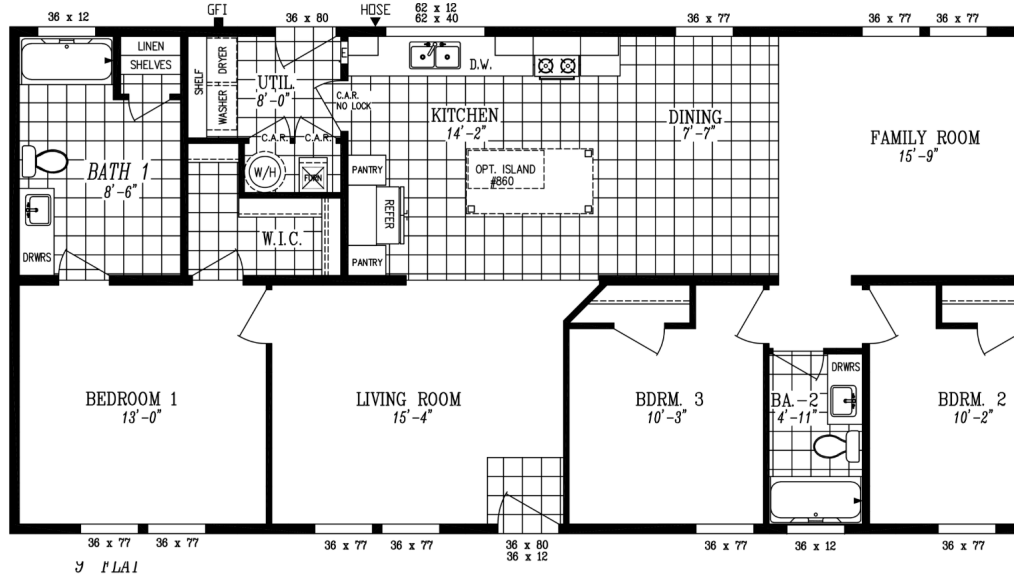

THE COLUMBIA RIVER SERIES

The Columbia River

2022

27' x 56'

DIMENSIONS

1,500 sf

LIVING SPACE

3

BEDROOMS

2

BATHROOMS

OVERVIEW

56' Double Wide with 9ft Ceilings with a layout preferred by many buyers due to central living areas and split bedrooms.

Heritage Home Center

(425) 353-5464

or **Request Firm Quote**

EMAIL US

01 FLOOR PLAN

1,500 SQ FT · 27' x 56'

OPT 48 X 72 SHWR
W/ DBL LAVS

OPT. DLX BATH

OPT. DEN I.P.O. BEDROOM

02 FRONT ELEVATION

FRONT SIDEWALL

REAR SIDEWALL

FRONT ENDWALL

REAR ENDWALL

The Columbia River 2022

3 Bedrooms | 2 Bathrooms | 1,500 sq ft

STANDARD FEATURES

- ✓ Energy Star Rating on home
- ✓ LP Smartside Panel Siding
- ✓ Weather Resistant House Wrap Under Siding
- ✓ Large Dormer with Board and Batten Accent Area
- ✓ Oversized Eaves and Overhangs
- ✓ Architectural Shingles with Lifetime Warranty (Limited)
- ✓ Sherwin Williams Paint - Interior and Exterior
- ✓ Tape and Texture with Square Corner Drywall
- ✓ Baseboard Molding in Vinyl Floor Areas
- ✓ 9' Tall Flat Ceilings
- ✓ Hardwood Cabinets with 42" Tall Overhead Cabinets
- ✓ 6" Recessed LED Lighting
- ✓ Ceiling Fan Ready in Living Room and Family Room
- ✓ Fiberglass Tubs and Showers
- ✓ Pfister Faucets Throughout
- ✓ Congoleum LUX Vinyl Flooring
- ✓ Shaw 25 ounce Stain Resistant Carpet
- ✓ Kwikset Door Hardware
- ✓ 6 Panel Front Door & 9 Lite Rear Door
- ✓ ecobee Smart Thermostat
- ✓ Carrier SmartComfort Electric Furnace
- ✓ 2"x6" Exterior Walls
- ✓ 2"x4" Interior Walls