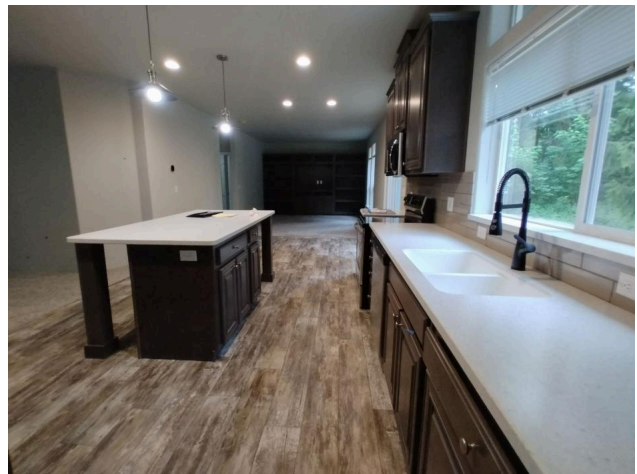

Photo 2

Photo 4

Heritage Home Center
Washington's Price and Volume Leader

(425) 353-5464

— CALL TO TOUR

[Request Firm Quote](#)

— EMAIL US

Features/specs subject to change.